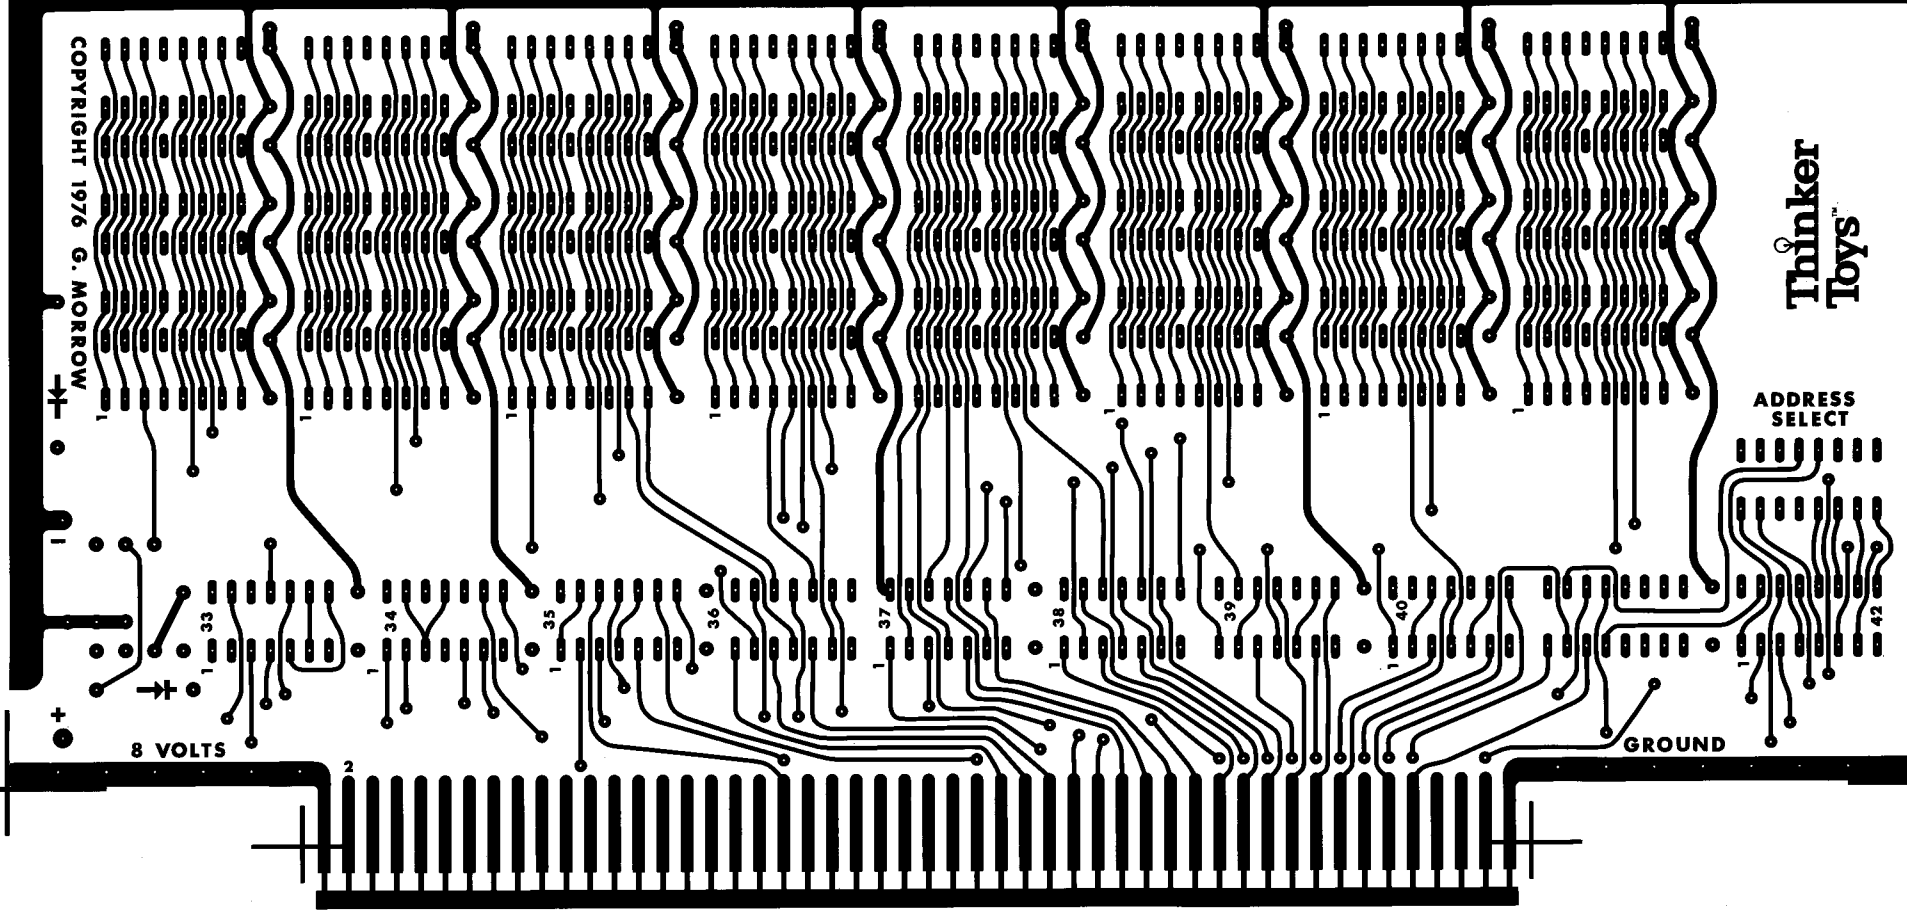

1N4585

Thinker Toys™

K-Ration 4k x 8

{ DIP SW }

2 10 20 30 40 49

COPYRIGHT 1976 G. MORROW

Thinker
Toys™

ADDRESS
SELECT

8 VOLTS

GROUND

Thinker
Toys™

5 VOLTS

5 VOLTS

5 VOLTS

GROUND

52