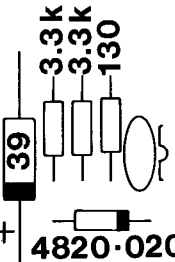

1N4585

Thinker Toys™

K-Ration 4k x 8

{ DIP SW }

2 10 20 30 40 49

COPYRIGHT 1976 G. MORROW

Thinker
Toys™

ADDRESS
SELECT

8 VOLTS

GROUND

Thinker
Toys™

5 VOLTS

5 VOLTS

5 VOLTS

GROUND

52