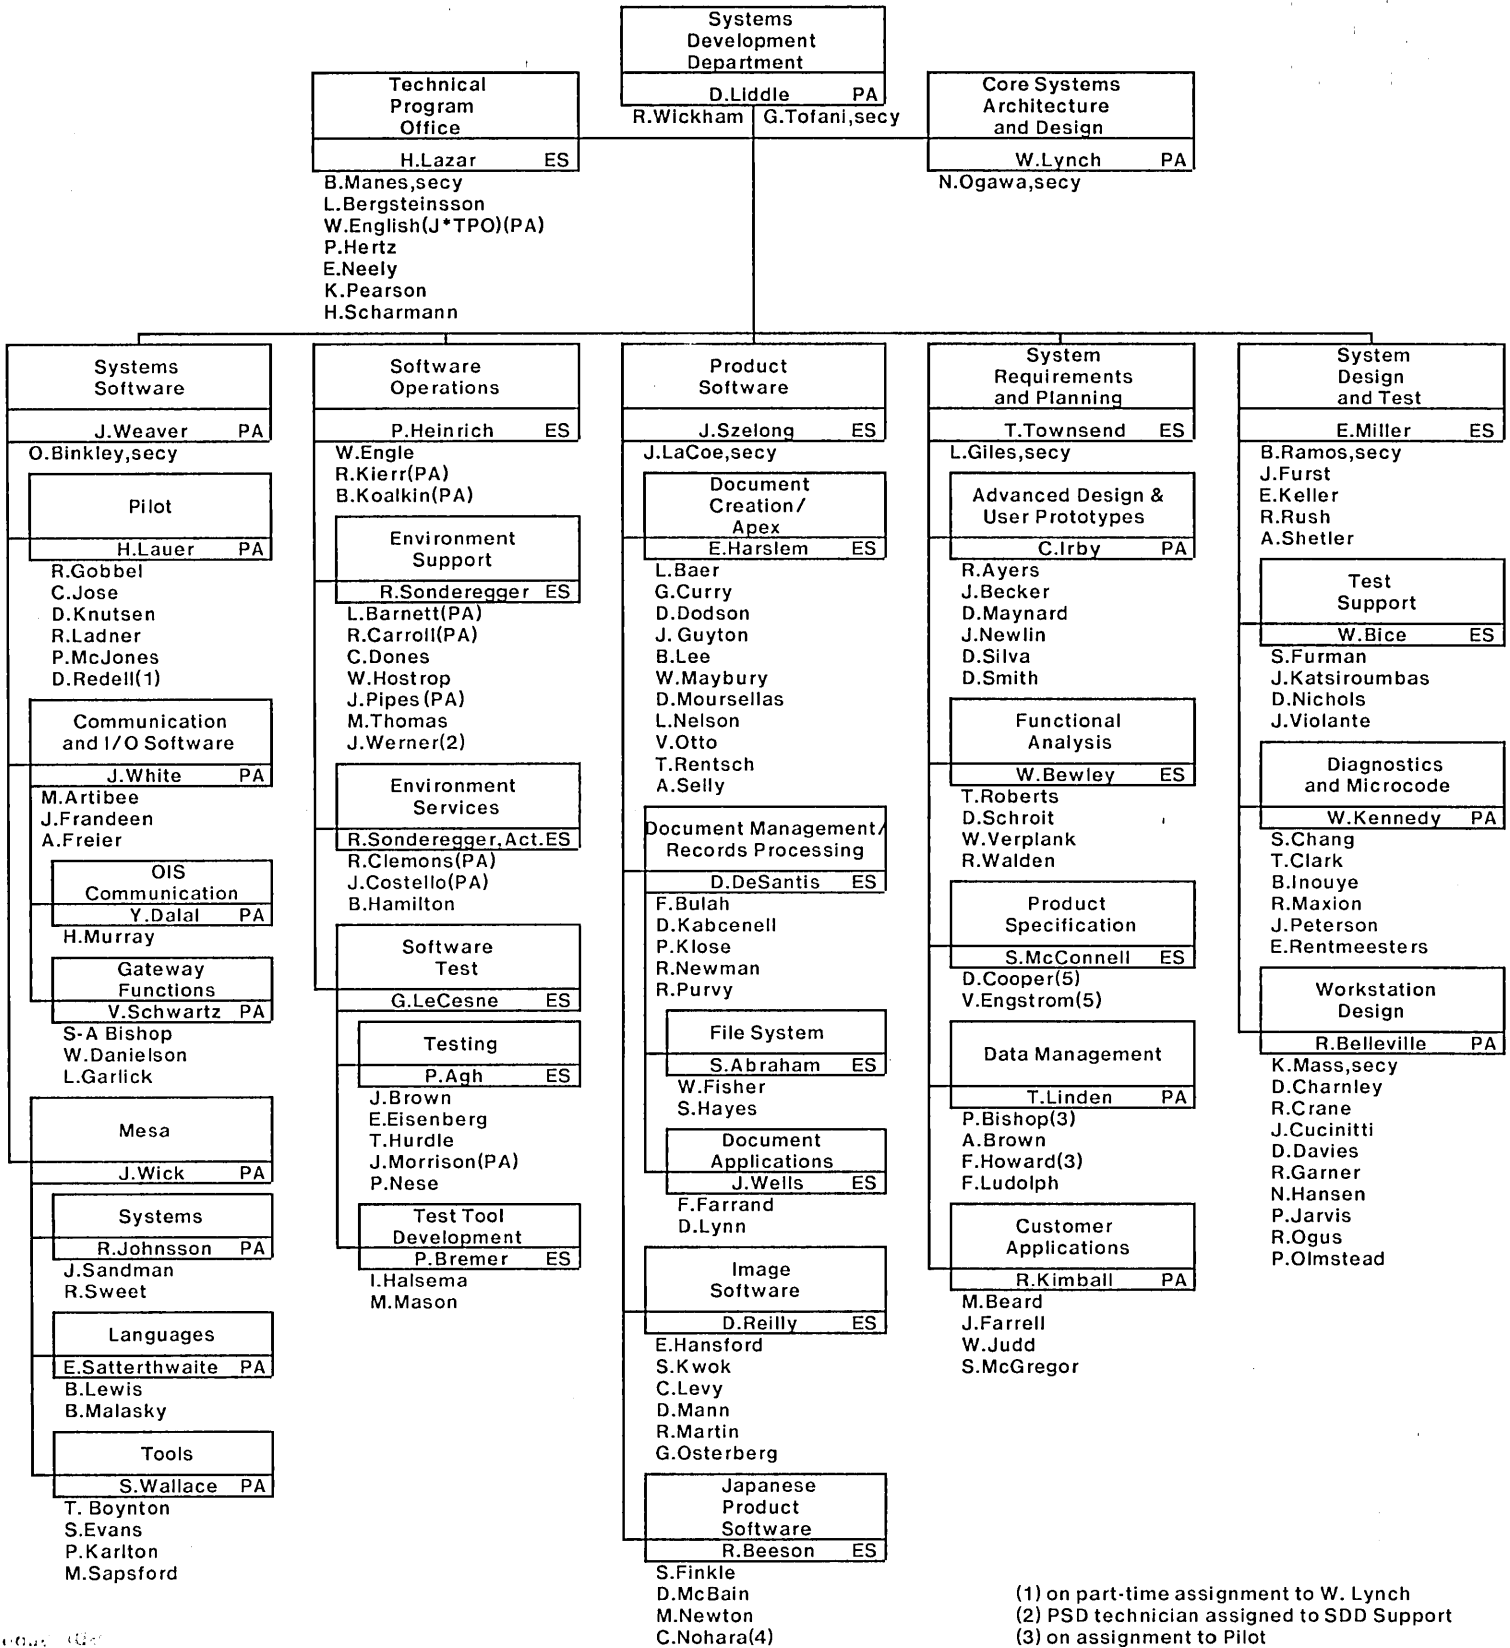

**XEROX BUSINESS SYSTEMS  
SYSTEMS DEVELOPMENT DEPARTMENT  
El Segundo (ES) and Palo Alto (PA)**

(October 22, 1979)

- (1) on part-time assignment to W. Lynch
- (2) PSD technician assigned to SDD Support
- (3) on assignment to Pilot
- (4) on loan to Document Management/ Records Processing
- (5) on loan to Marketing