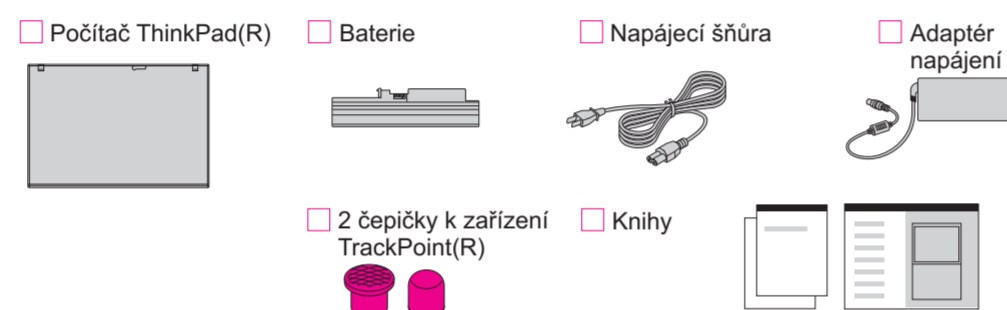

Z60t series Setup Poster

P/N 39T5979

07/11/2005

Size : 11x14 inches

Color : 2 color job = ■ Process Black (This plate must be printed in PMS Process Black C)

■ Process Magenta (This plate must be printed in PMS 032cvc)

Font : IBM Fonts and Helvetica Neue Family

Material : 100 gsm gloss art paper (Use 100% recycled paper in only Japan.)

Blue line shows die-cut. DO NOT PRINT.

Please change the barcode No.

Please change the country name if the poster is printed in other than China.

ThinkPad

Návod k nastavení

Další informace získáte po stisknutí tlačítka ThinkVantage.

1 Vybalte:

* Na zadní straně naleznete poznámky o neuvedených, chybějících nebo poškozených

Poznámka: Před použitím počítače si přečtěte bezpečnostní pokyny v příručce pro základní servis a odstraňování problémů.

- Návod k nastavení (tento dokument).
- Příručka pro základní servis a odstraňování problémů.
- Další dodatky a pokyny.

2 Instalujte baterii:

Baterie je připravená k použití.

3 Připojte počítač ke zdroji proudu: