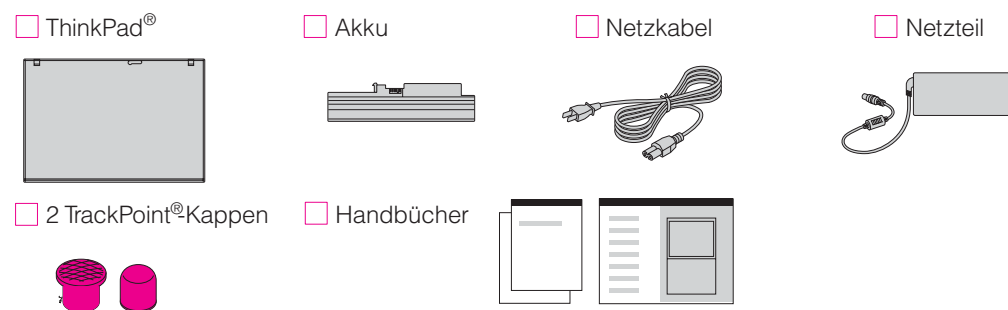

Z60t series Setup Poster

P/N 39T5982

07/11/2005

Size : 11x14 inches

Color : 2 color job = Process Black (This plate must be printed in PMS Process Black C)

Process Magenta (This plate must be printed in PMS 032cvc)

Font : IBM Fonts and Helvetica Neue Family

Material : 100 gsm gloss art paper (Use 100% recycled paper in only Japan.)

Blue line shows die-cut. DO NOT PRINT.

Please change the barcode No.

Please change the country name if the poster is printed in other than China.

ThinkPad®

Anweisungen für die Erstkonfiguration

Drücken Sie die Taste "ThinkVantage", um weitere Informationen anzuzeigen.

1 Packen Sie Ihren Computer aus: