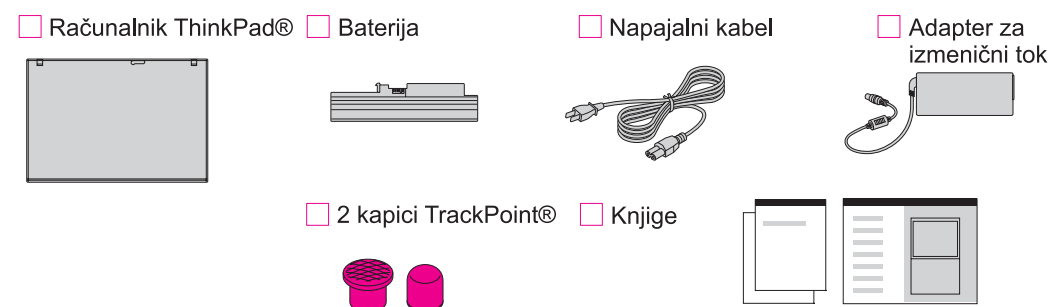

Z60t series Setup Poster

P/N 39T5993

07/11/2005

Size : 11x14 inches

Color : 2 color job = ■ Process Black (This plate must be printed in PMS Process Black C)

■ Process Magenta (This plate must be printed in PMS 032cvc)

Font : IBM Fonts and Helvetica Neue Family

Material : 100 gsm gloss art paper (Use 100% recycled paper in only Japan.)

Blue line shows die-cut. DO NOT PRINT.

Please change the barcode No.

Please change the country name if the poster is printed in other than China.

ThinkPad

Navodila za začetno namestitev

Za podrobnejše informacije pritisnite gumb ThinkVantage.

1 Razpakirajte:

* V opombah si preberite o nenavedenih, manjkajočih ali poškodovanih predmetih in obnovitveni CD plošči.

- Navodila za namestitev (ta list)
- Priročnik za servis in odpravljanje težav
- Ostali dodatki ali letaki

Opomba: Pred uporabo računalnika si preberite varnostna obvestila v Priročniku za servis in odpravljanje težav.

2 Namestite baterijo: Baterija je pripravljena za uporabo.

3 Priključite na napajanje: