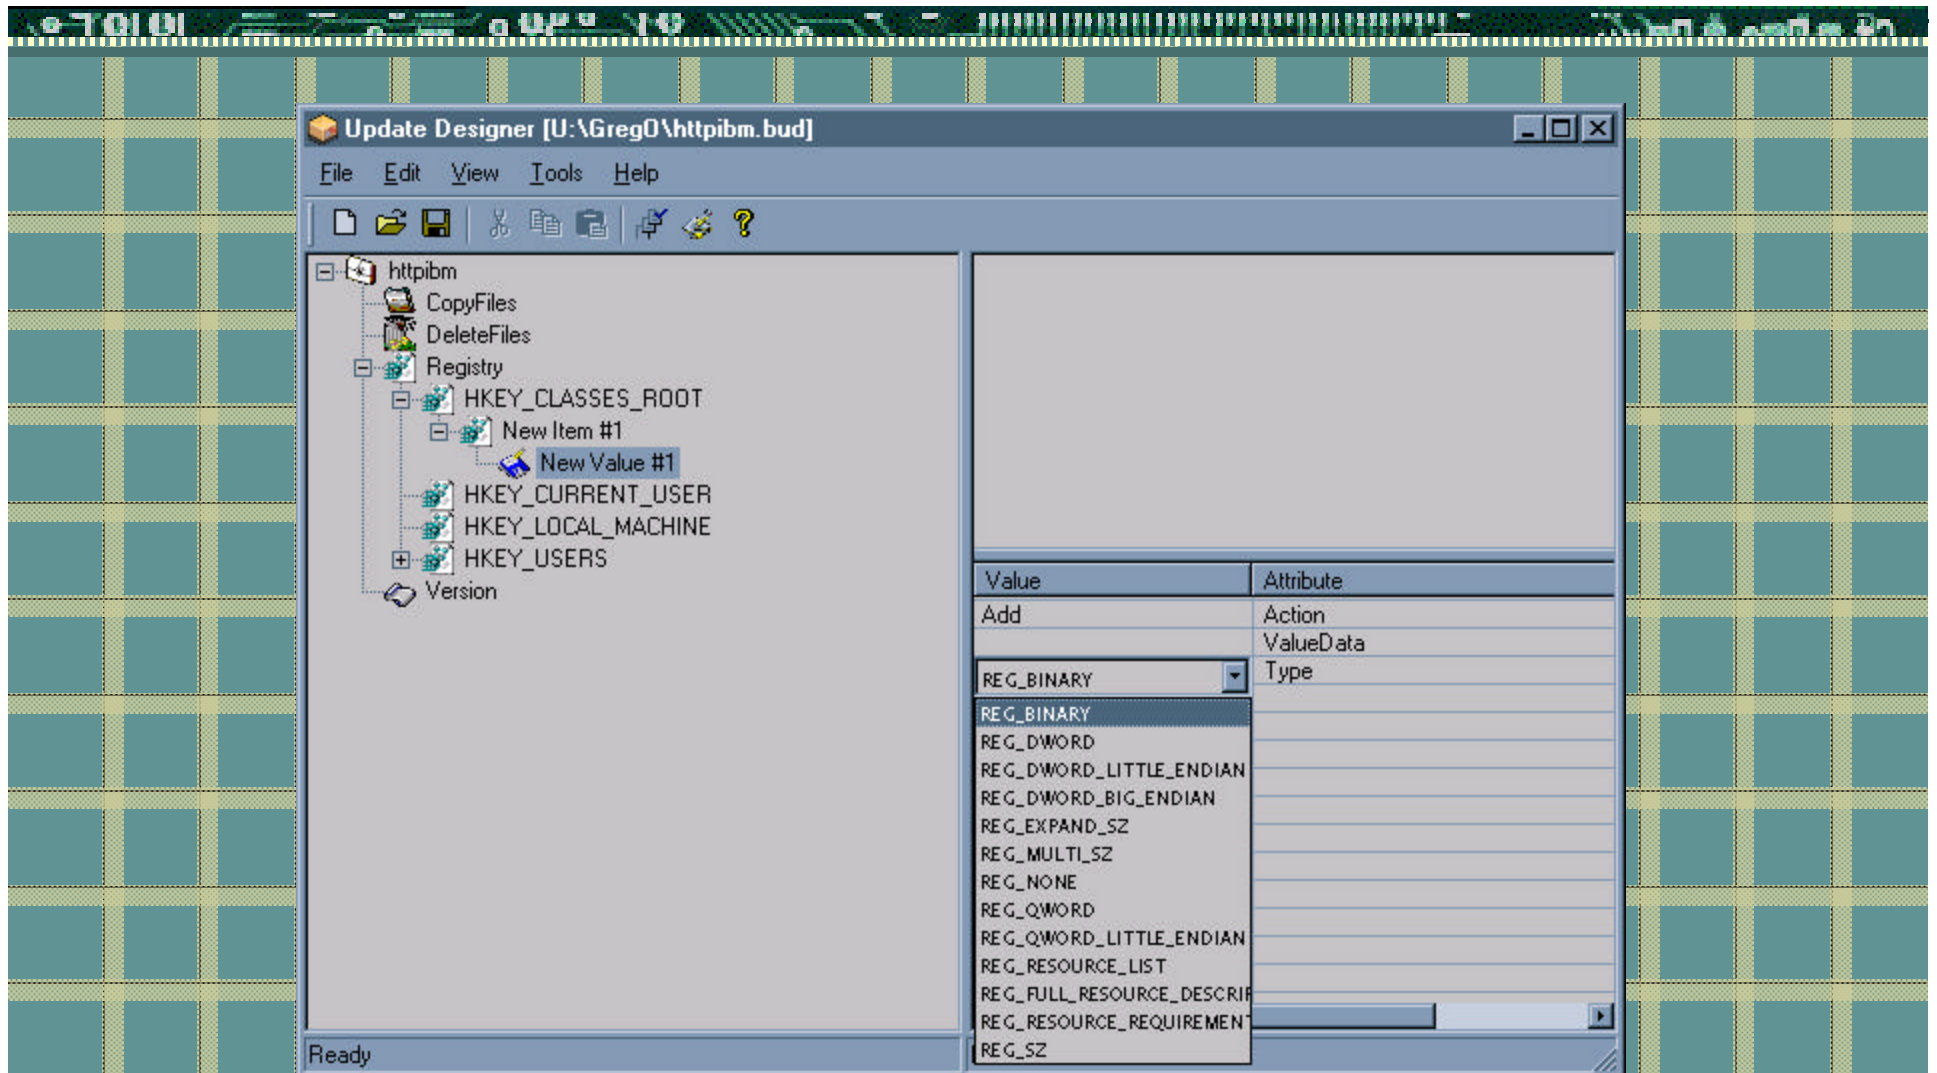

The background features a teal and yellow plaid pattern. A decorative horizontal band with a green and white patterned border runs across the middle of the page. Below this band is a dark teal rounded rectangle containing the main title.

BSQUARE Update Designer

Update Designer Screen Captures

1. Set the files attributes.

1. Drag in .reg file or add individual registry keys and values.
2. Set the attributes for any created keys.

Questions?